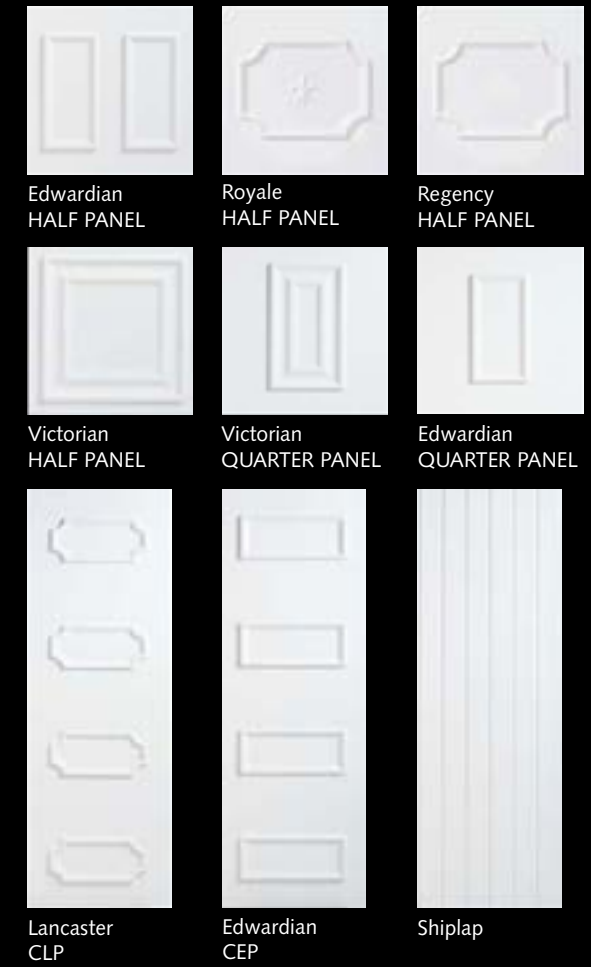

York 2 CD18 York 2 CD19 York 2 CL4 York 2 DB4 Bordeaux SOLID

Woodgrain Options

A selection of woodgrain finishes including Mahogany, Rosewood and Light Oak are available for all door styles.

Bordeaux BP1 Bordeaux DB1 Bordeaux DB10 Bordeaux DB28 Bordeaux CL2

Side Panels

Some doors are available with side panels to match. If you do not see the design you would like in this brochure we would be happy to discuss your personal requirements.

Victorian S1 Climbing Rose with Side Panel

Edwardian 4 Bevel G with Edwardian 2 Bevel G side panel

Half Panels

A range of flat panels available in the following sizes: 3000 x 1500mm / 3000 x 750mm / 2010 x 850mm

Edwardian HALF PANEL Royale HALF PANEL Regency HALF PANEL
 Victorian HALF PANEL Victorian QUARTER PANEL Edwardian QUARTER PANEL
 Lancaster CLP Edwardian CEP Shiplap